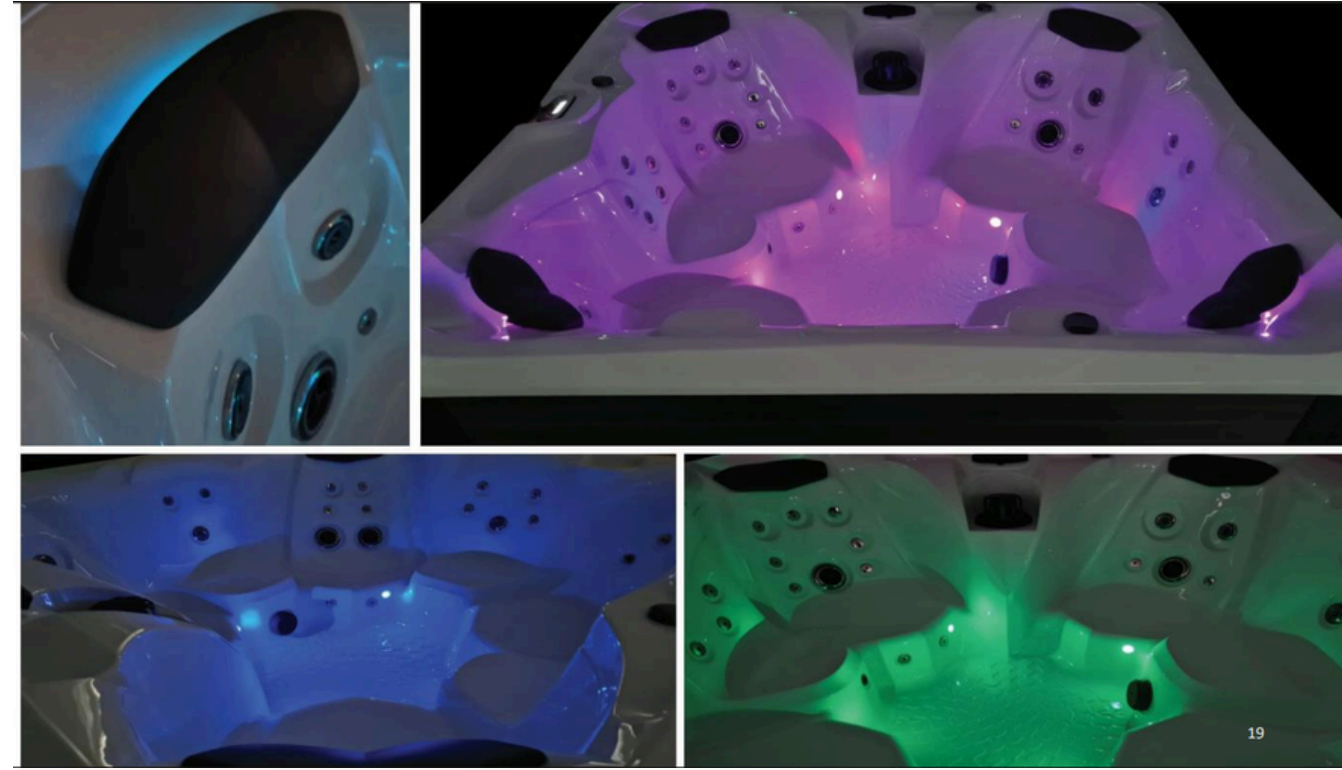

Garden-780

Dimensions	84"L x 84"W x 36"H
Jet Count	80 Jets with Stainless Steel Trim
Pump	(1) 2 HP Dual-Speed (1) 2 HP One-Speed
Water Capacity	367 US Gallons
Dry Weight	818 LBS
Filled Weight	4,797 LBS
Amperage	230V
Heater	3kW
Filter	75 sq. ft.
Cabinet	Maintenance Free