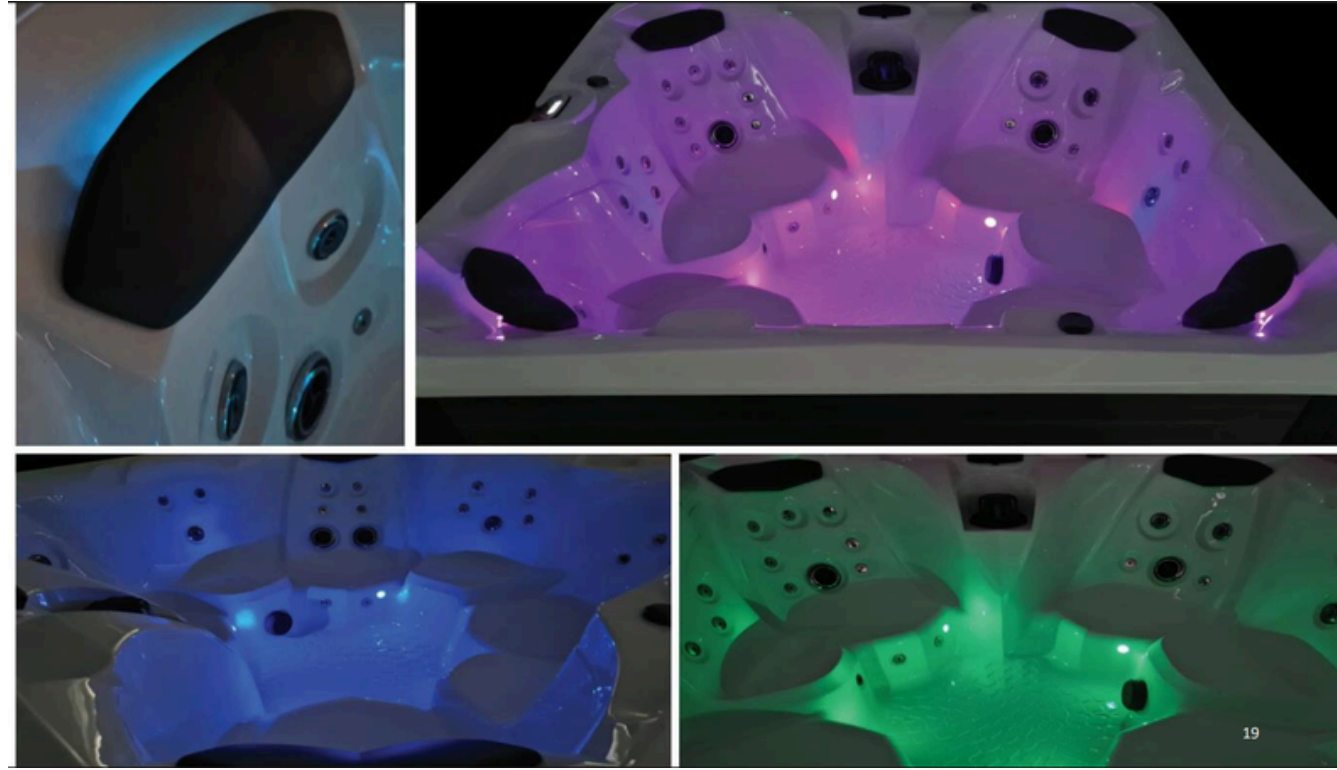

Garden-780

Dimensions	84"L x 84"W x 36"H
Jet Count	80 Jets with Stainless Steel Trim
Pump	(1) 2 HP Dual-Speed (1) 2 HP One-Speed
Water Capacity	367 US Gallons
Dry Weight	818 LBS
Filled Weight	4,797 LBS
Amperage	230V
Heater	3kW
Filter	75 sq. ft.
Cabinet	Maintenance Free