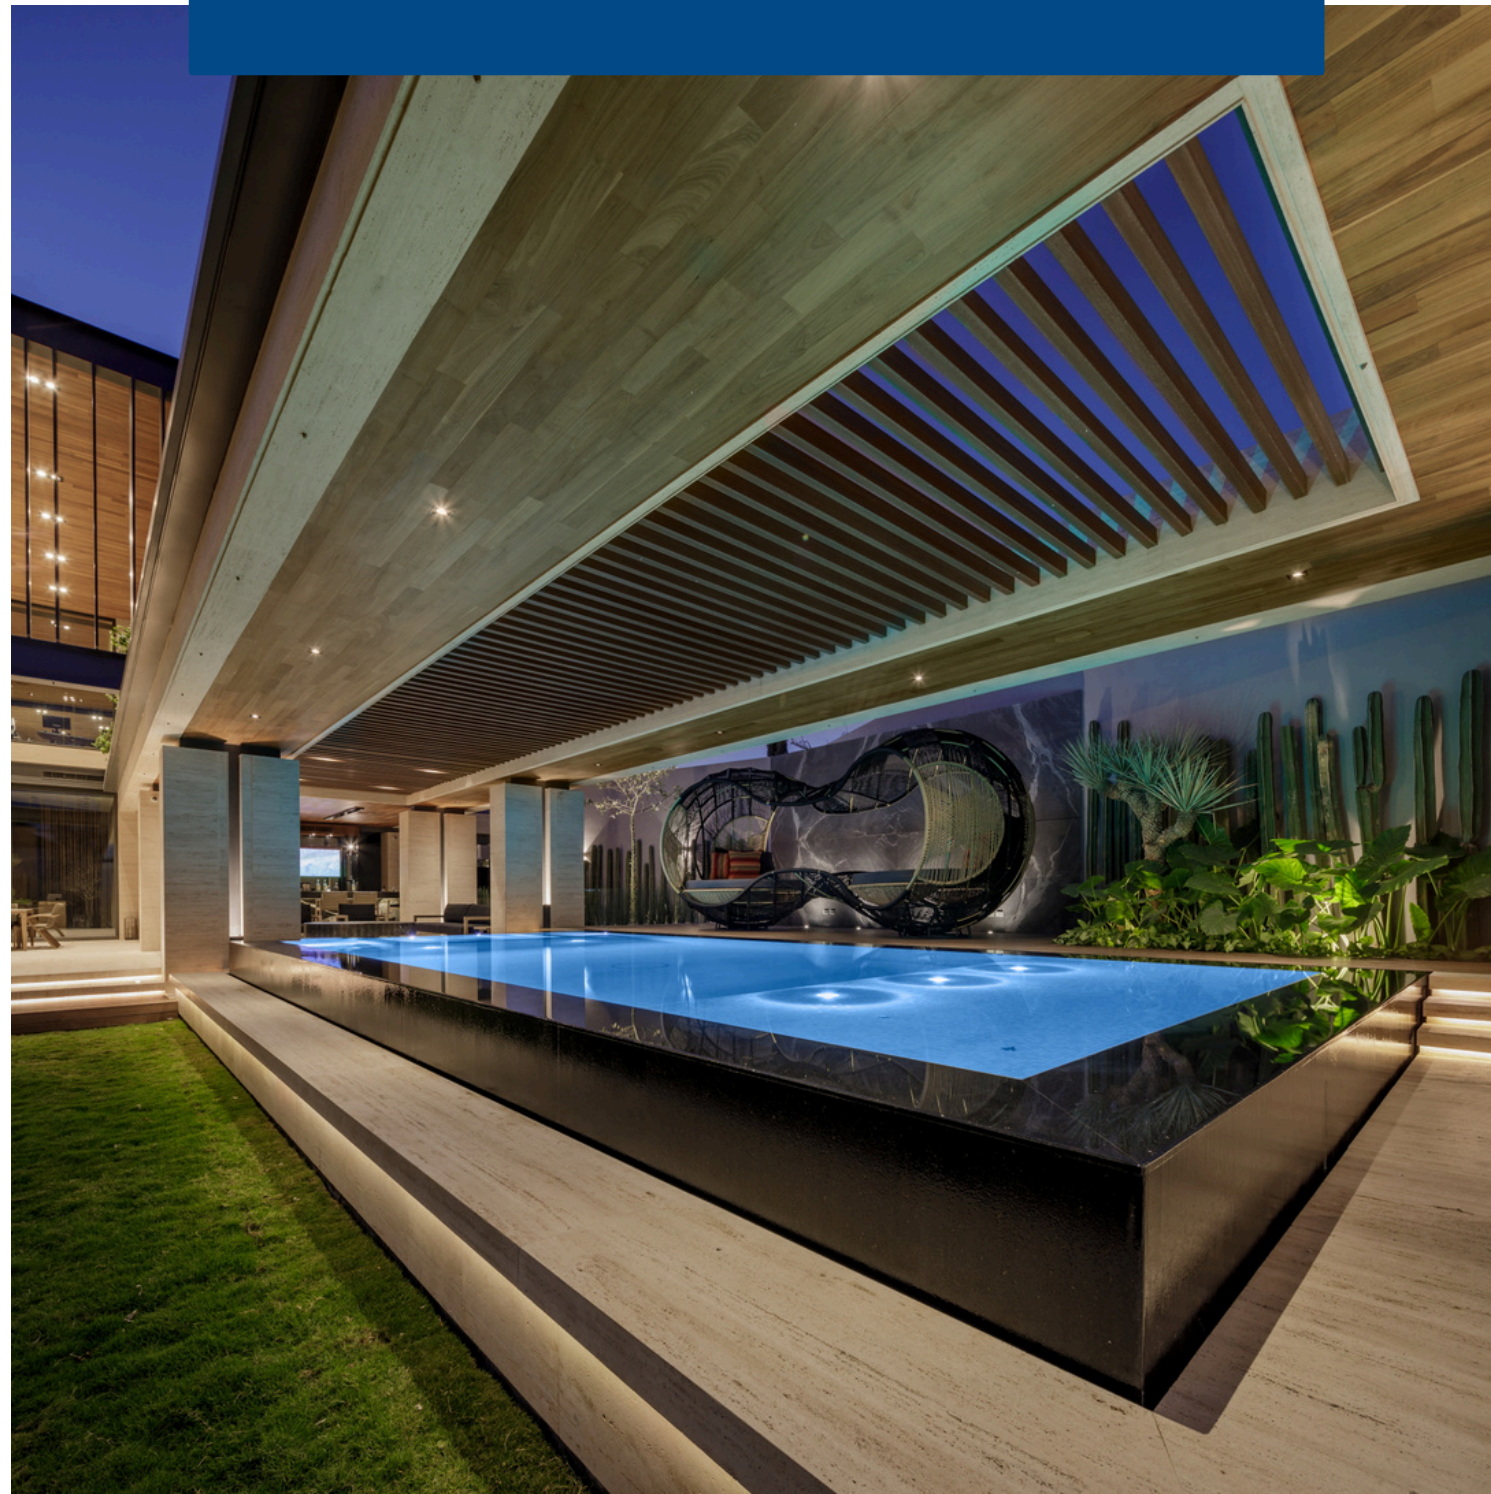

¡REVISA NUESTROS PROYECTOS!

RESIDENCIALES