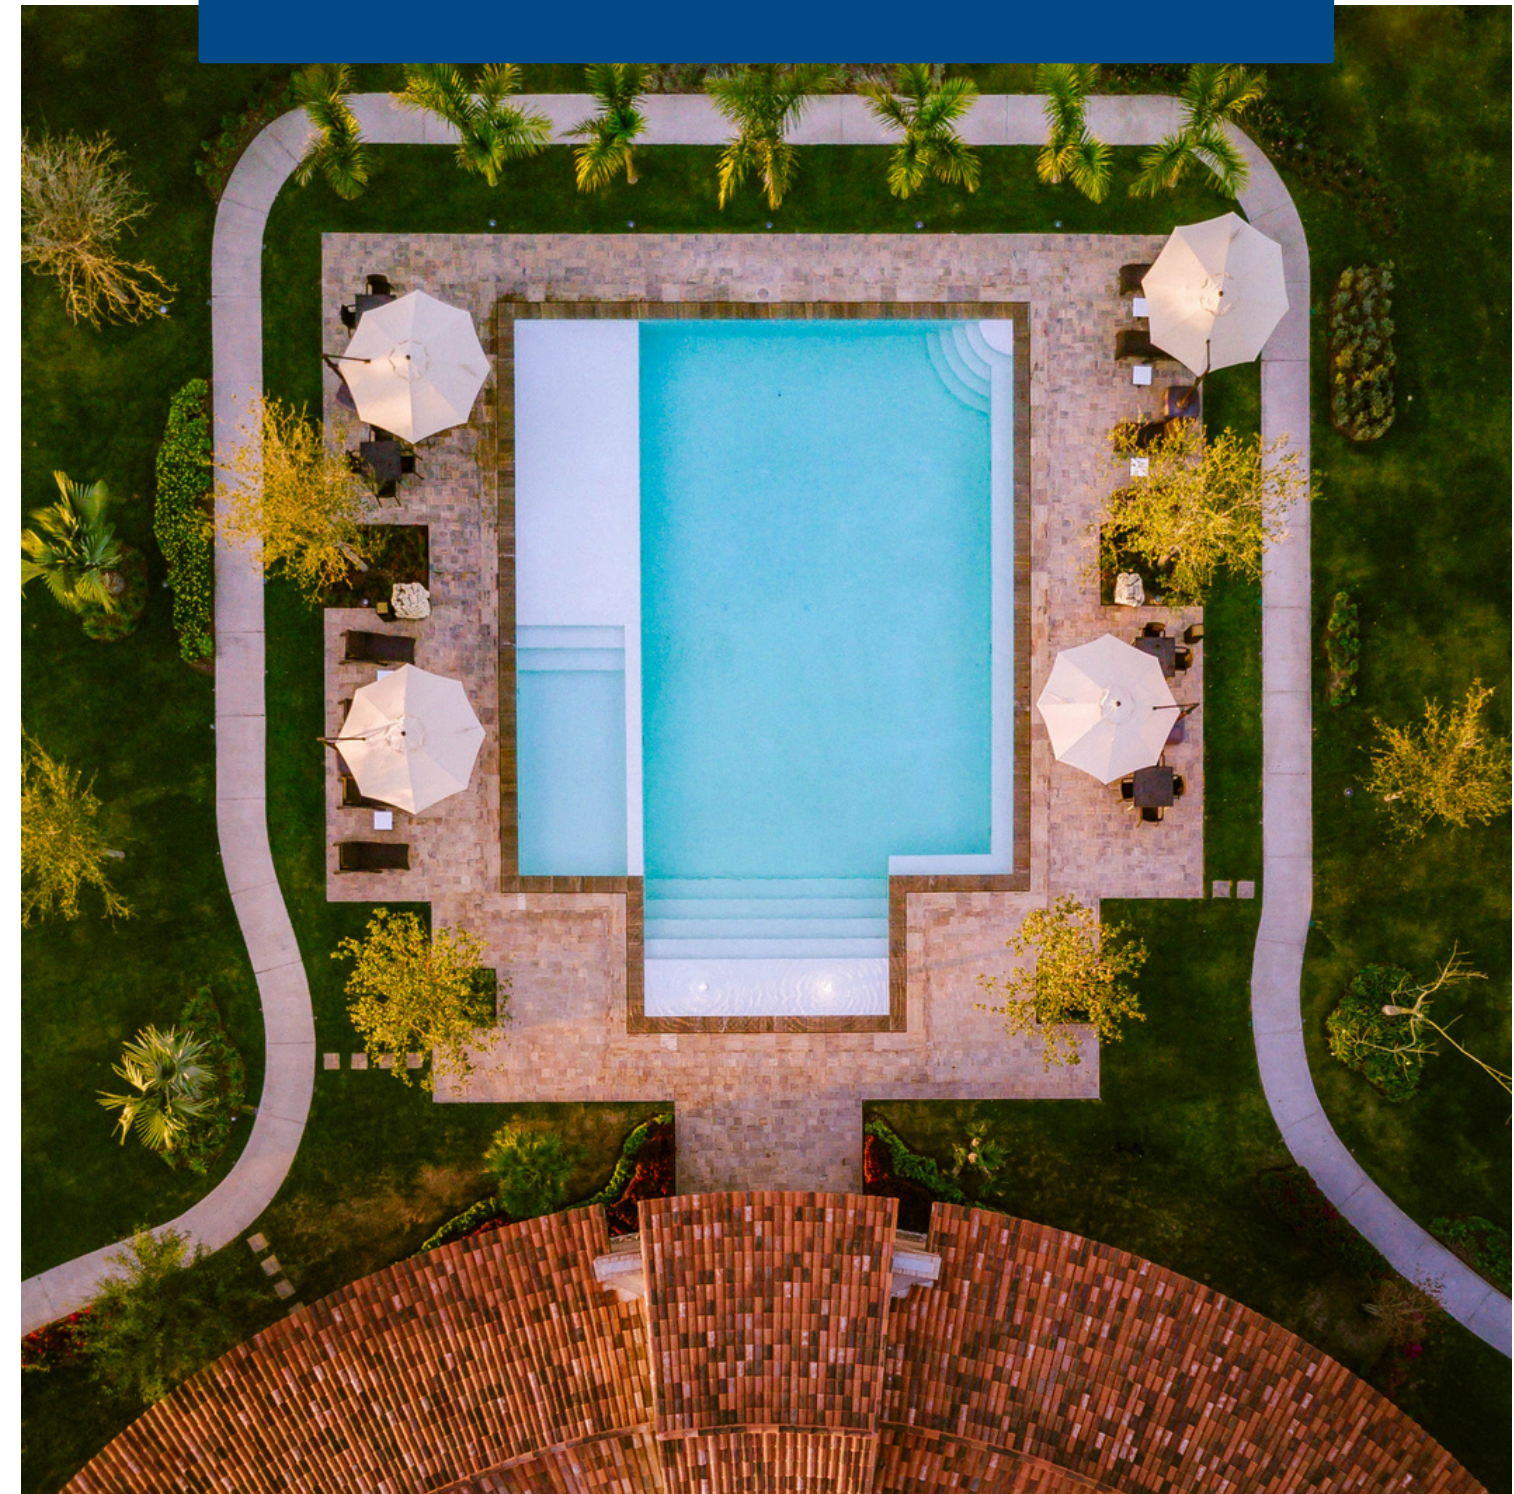

COMERCIALES